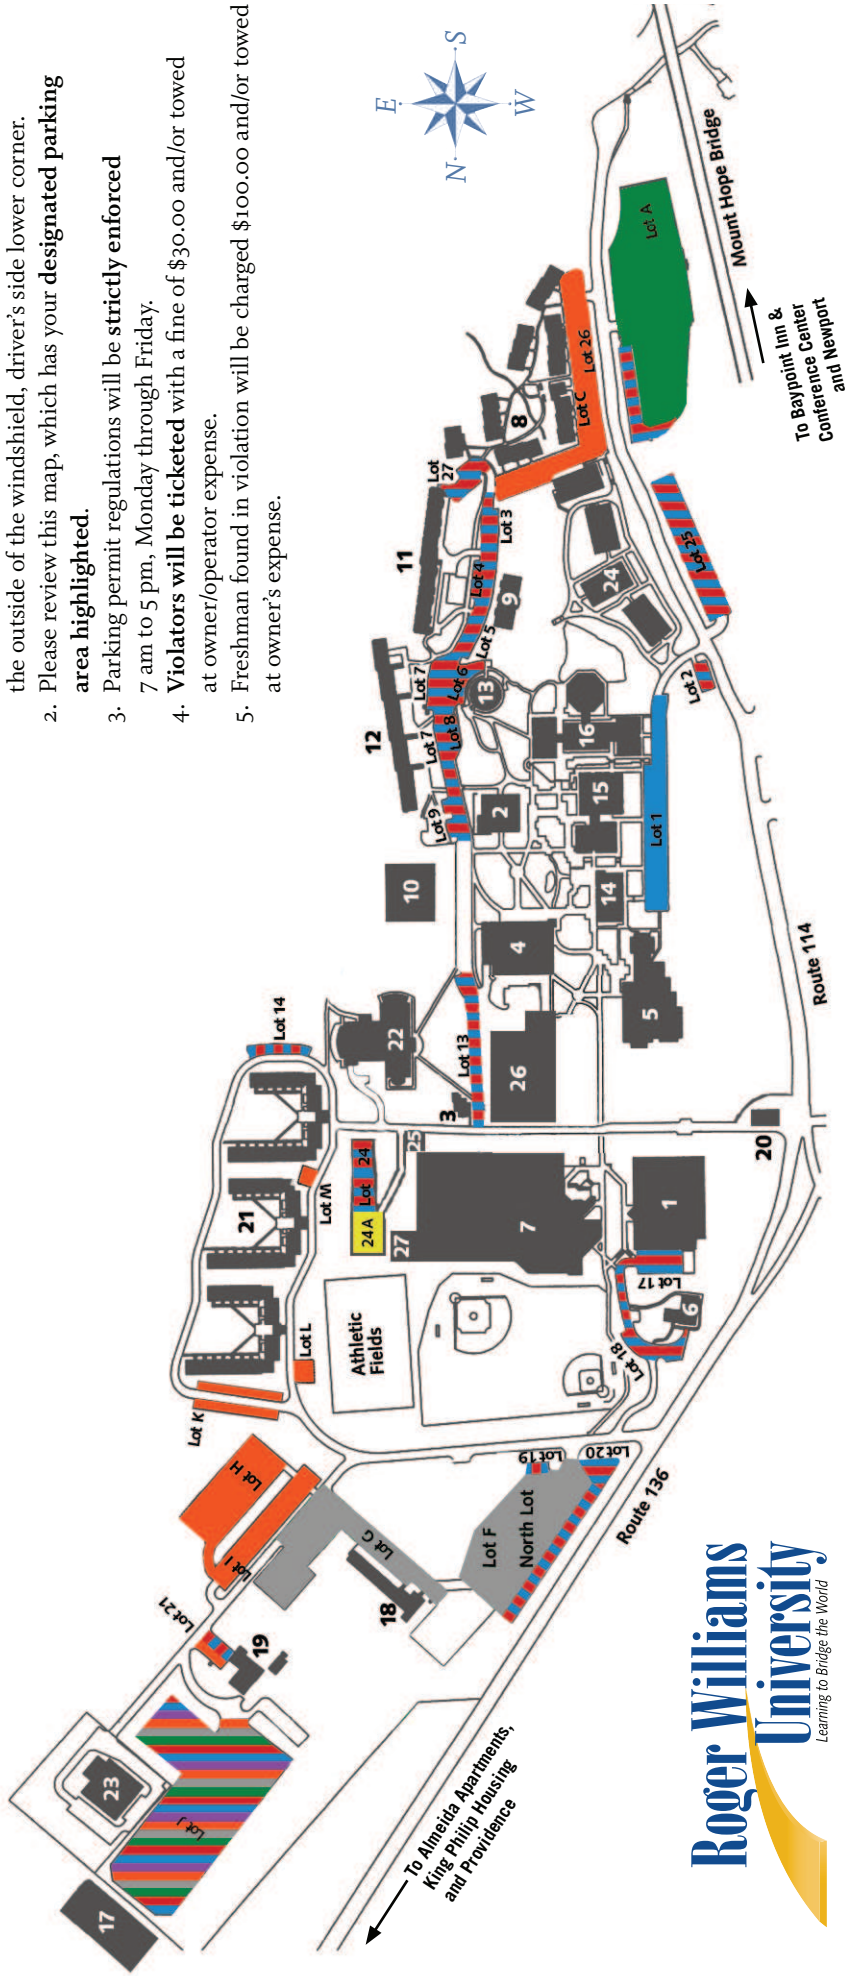

# Newport Vintage Dance Week 2009 at the Campus of Roger Williams University Campus Map and Points of Interest

<http://publicsafety.rwu.edu/parking/rules.htm>  
for more detailed information.

Please note the following instructions:

1. Your parking permit must be permanently affixed to the outside of the windshield, driver's side lower corner.
2. Please review this map, which has your **designated parking area highlighted**.
3. Parking permit regulations will be **strictly enforced** 7 am to 5 pm, Monday through Friday.
4. **Violators will be ticketed** with a fine of \$30.00 and/or towed at owner/operator expense.
5. Freshman found in violation will be charged \$100.00 and/or towed at owner's expense.

4. Main Library (internet access)
  7. Campus Recreation Center (registration, classes, events)
  21. Bayside Residence Complex
  26. The Commons (dining hall, gift shop, cafe, lounge)
- Lot F: Parking on arrival, if lot full park in lots #H or #I (week-long parking lot information will be available at registration)  
 Baypoint Inn & Conference Center is across the Mt. Hope Bridge  
 Campus Address: 1 Old Ferry Road, Bristol RI 02809